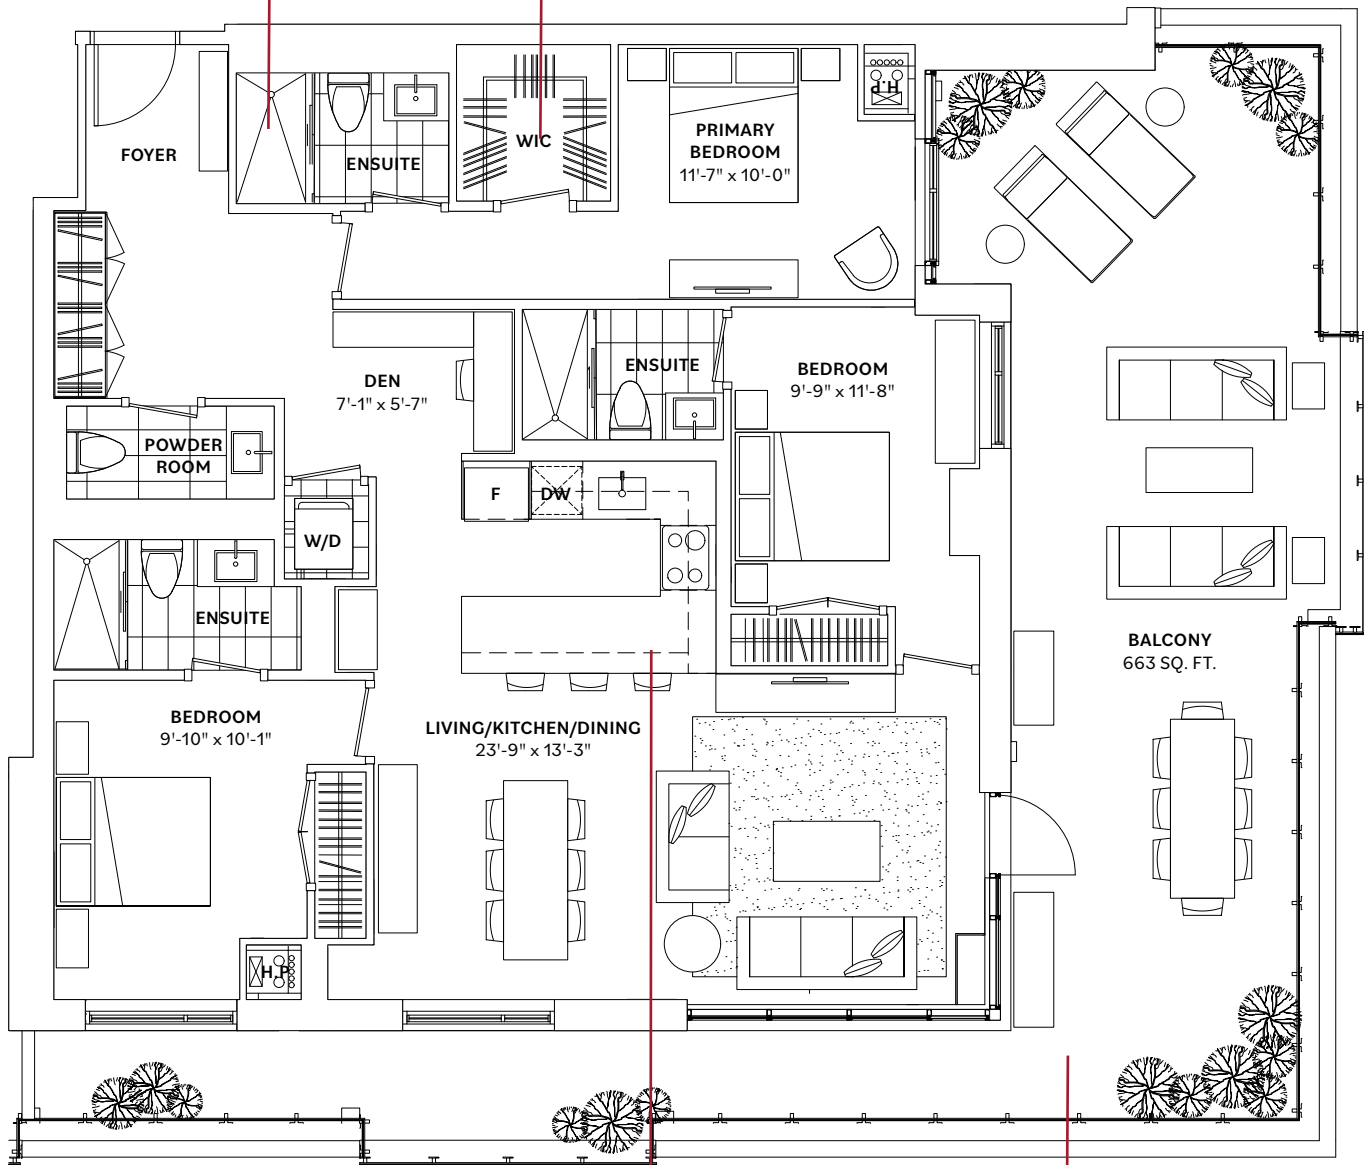

All bedrooms have stunning 3-piece ensuites

Custom designed built-in closet organizers in every bedroom

Designer inspired gourmet kitchen with stainless steel appliances, ideal for entertaining

Huge south facing terrace with unobstructed views