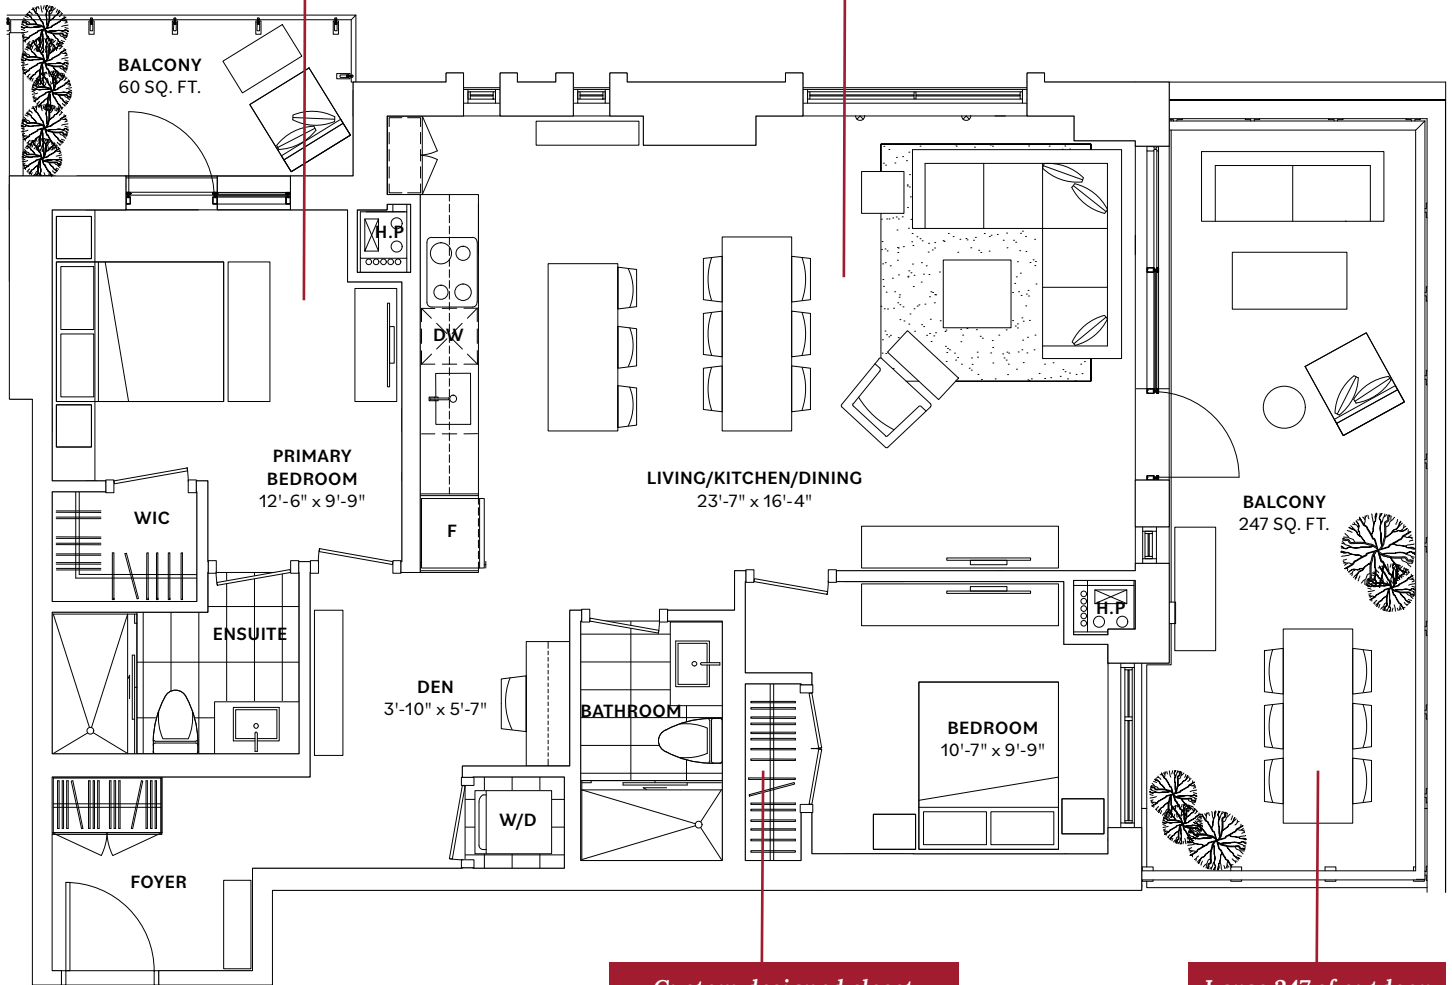

Primary bedroom features ensuite, WIC and private balcony

Spacious split 2-bedroom corner design with large entertaining area

Custom designed closet organizers in all bedrooms

Large 247 sf outdoor living area